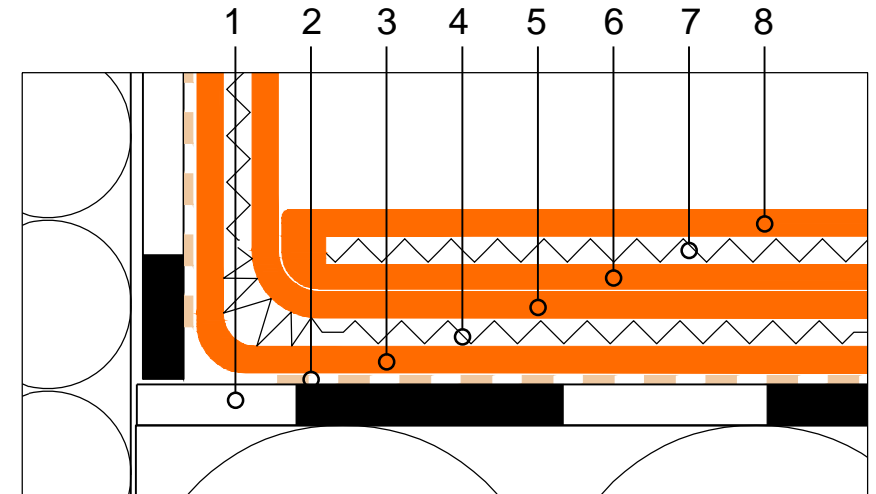

WIDOPAN-Roof surround

- | | |
|--------------------|------------------|
| 1 Existing sealing | 5 2. Layer resin |
| 2 Primer | 6 1. Layer resin |
| 3 1. Layer resin | 7 Fleece G165 |
| 4 Fleece G165 | 8 2. Layer resin |

Scale 1:5 (Waterproofing layers are elevated)